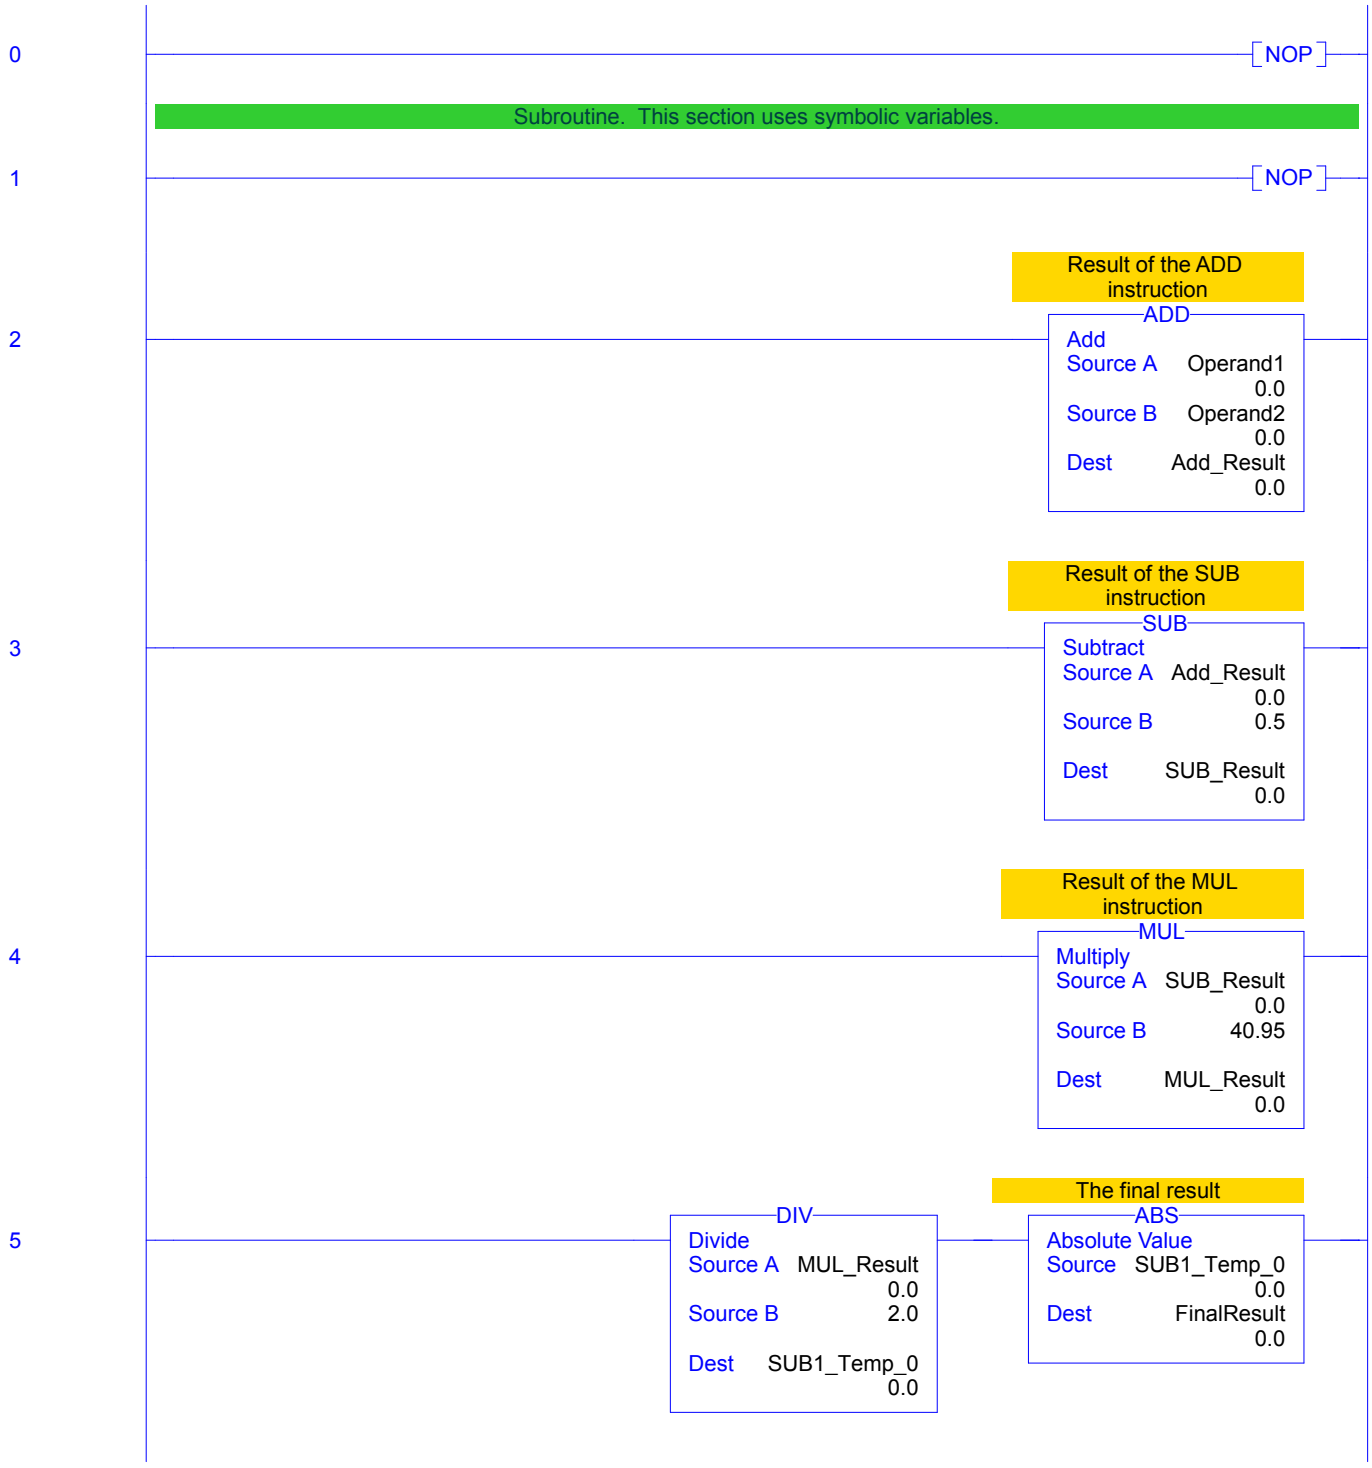

**SUB1 - Ladder Diagram**

ProficyME:MainTask:MainProgram

Total number of rungs in routine: 9

1/29/2018 5:16:13 PM

M:\ProficyME.ACD

**SUB1 - Ladder Diagram**

ProficyME:MainTask:MainProgram

Total number of rungs in routine: 9