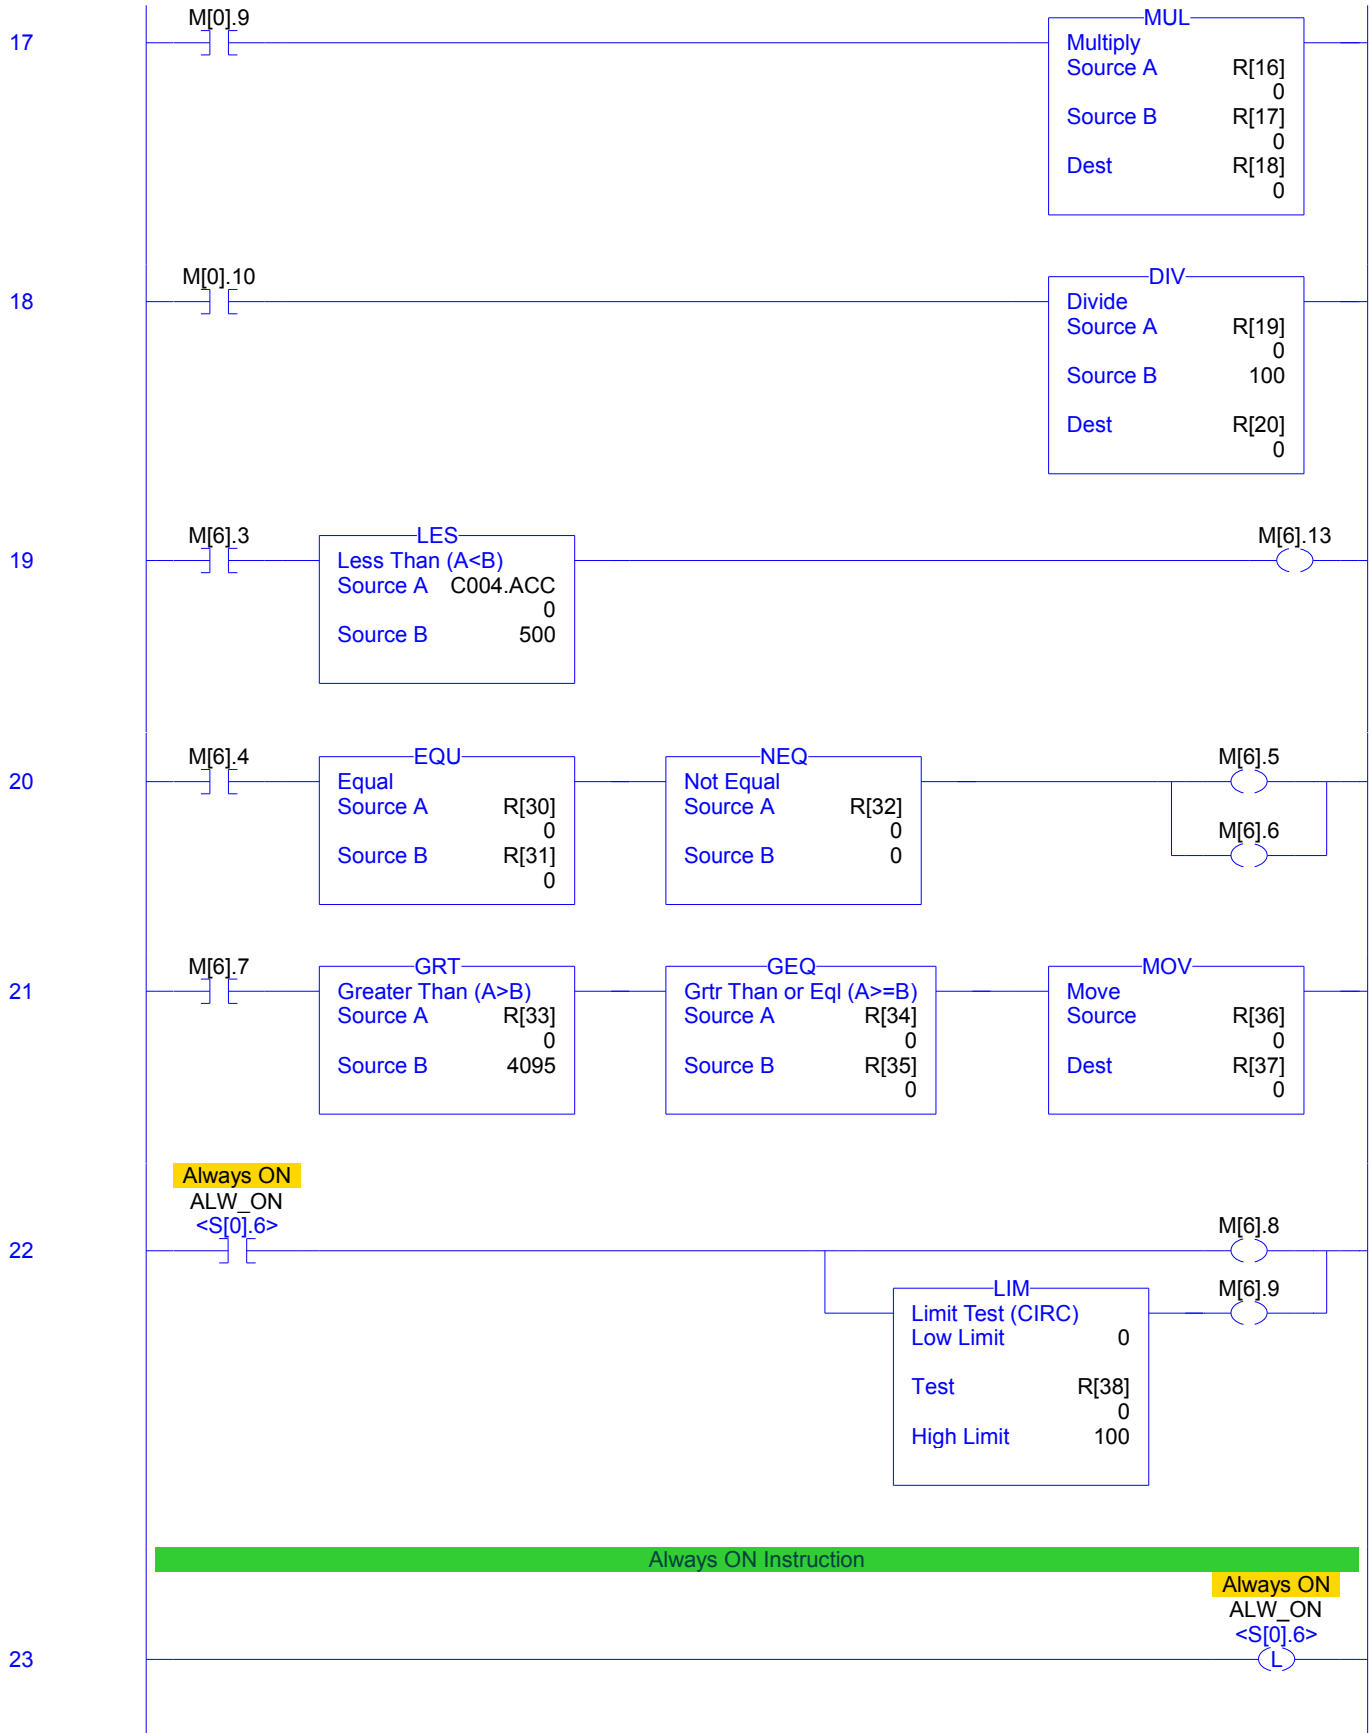

**MainRoutine - Ladder Diagram**

LM9070:MainTask:MainProgram

Total number of rungs in routine: 24

1/26/2018 3:03:51 PM

M:\LM9070.ACD

**MainRoutine - Ladder Diagram**

LM9070:MainTask:MainProgram

Total number of rungs in routine: 24

1/26/2018 3:03:52 PM

M:\LM9070.ACD

(End)