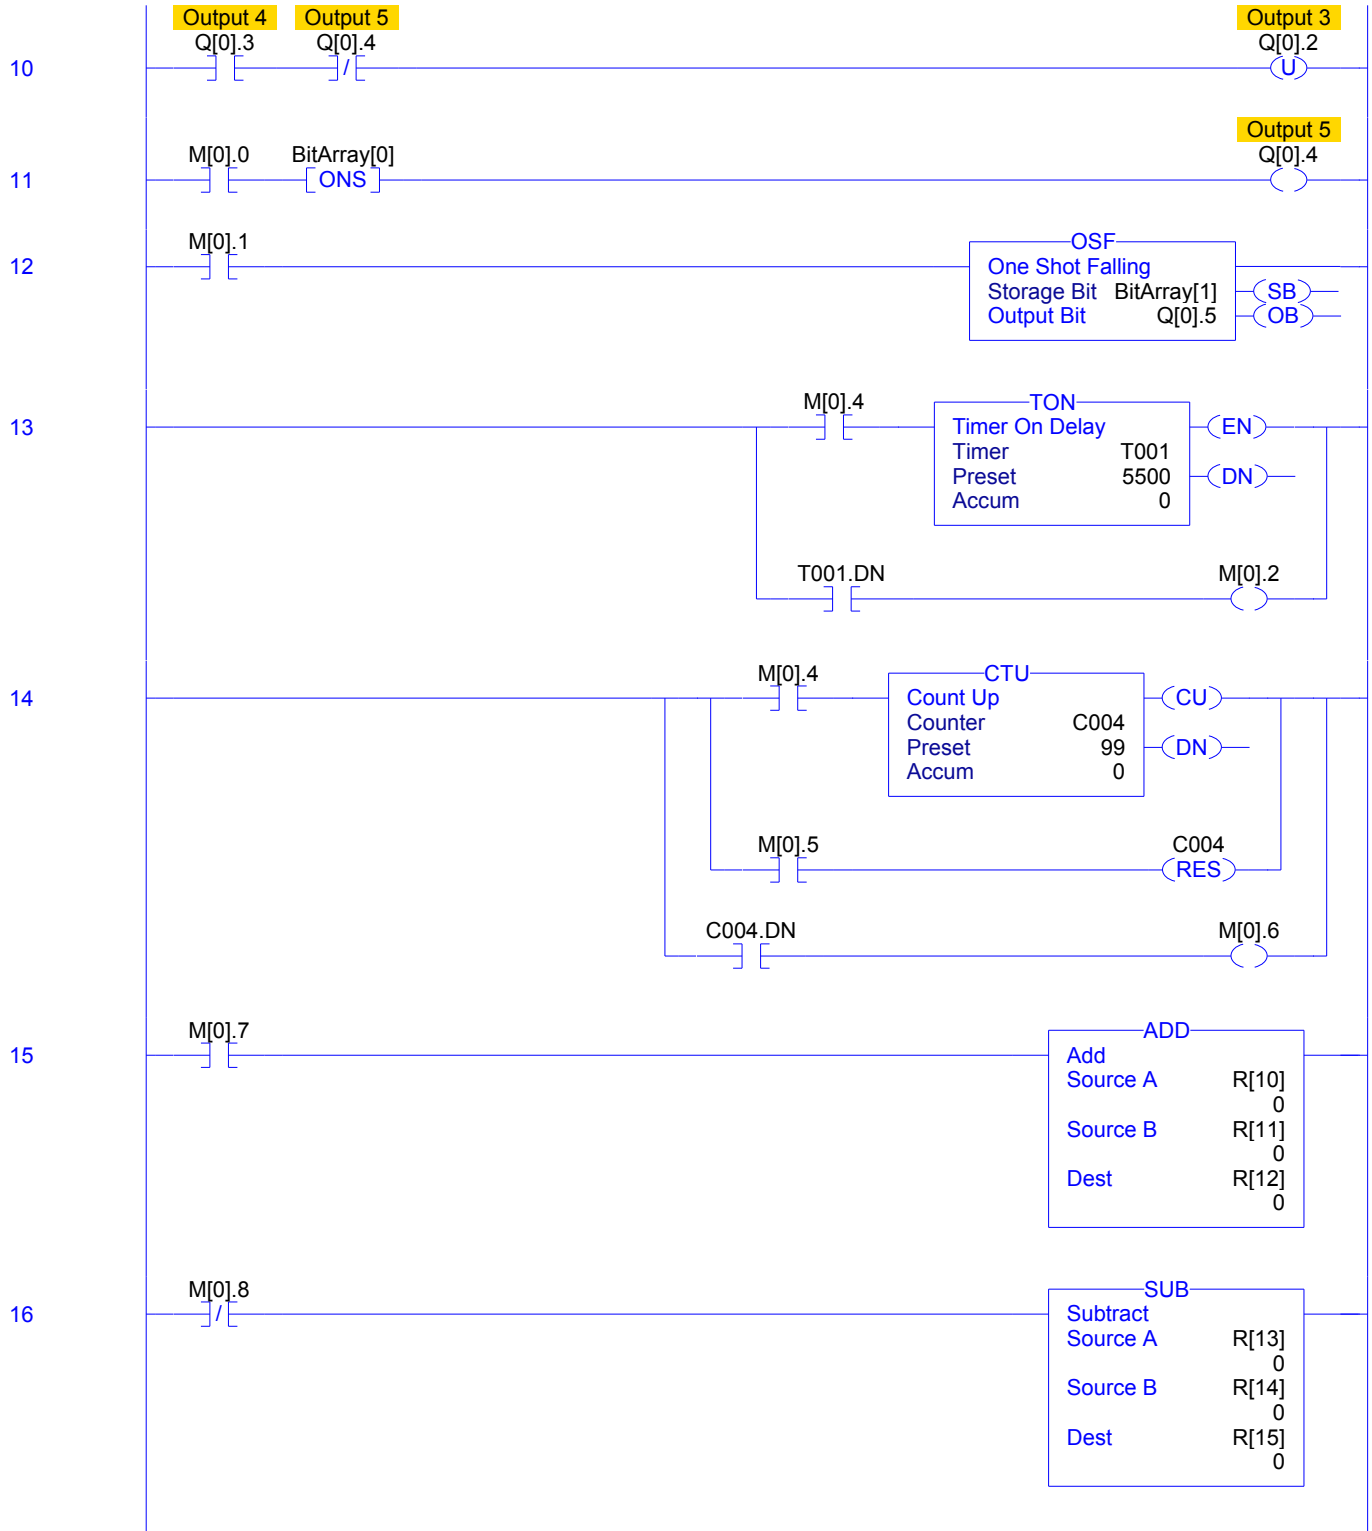

**MainRoutine - Ladder Diagram**

LM9070:MainTask:MainProgram

Total number of rungs in routine: 24

1/26/2018 3:03:51 PM

M:\LM9070.ACD

**MainRoutine - Ladder Diagram**

LM9070:MainTask:MainProgram

Total number of rungs in routine: 24

1/26/2018 3:03:52 PM

M:\LM9070.ACD

(End)